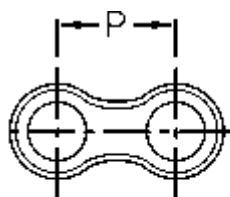

# Data Sheet

Article number: 6100122081

Description: Connecting link 1 x 17,02 duplex 16B-2  
St. steel

## Measures

Breaking power =	106400	W =	17,02
C	= 68,00		
d	= 8,28		
D	= 15,88		
E	= 31,88		
For chain size	= 1		
For chain type	= 16 B-2		
P	= 25,40		