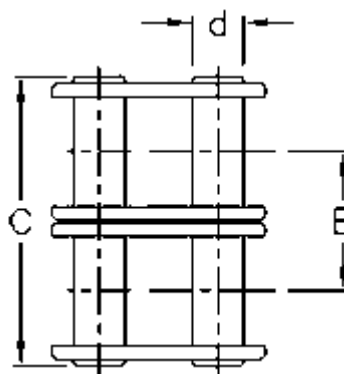

# Data Sheet

Article number: 6100122081

Description: Connecting link 1 x 17,02 duplex 16B-2  
St. steel

## Measures

Breaking power =	106400	W =	17,02
C	= 68,00		
d	= 8,28		
D	= 15,88		
E	= 31,88		
For chain size	= 1		
For chain type	= 16 B-2		
P	= 25,40		